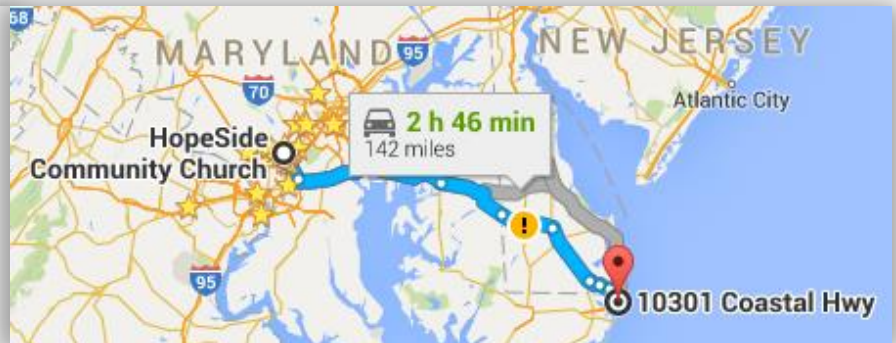

HOPE SIDE

HOPE ON YOUR SIDE

CHURCH RETREAT

Fri - Sun: June 21-23, 2024

Options to come: (All are invited to join us with family)

1. Stay in the facility rooms.
2. Stay in a nearby hotel for all three days or as needed. E.g. Clarion hotel
3. Join us only on Saturday for all services.
4. All meals will be provided as potluck. You may bring Veg. food to share.

Son & Sand Retreat Center
c/o St. Peter's Lutheran Church
[10301 Coastal Highway](#)
[Ocean City, MD 21842](#)
410-524-7474 / 301 576 2611
<http://stpetersoc.com>

Directions: From Silver Spring, MD take I 95 east and take Rte. 50 east to Annapolis >

From the Bay Bridge, go east on Rte. 50, take Ocean Pines Rte. 90 exit.

Exiting the Rte. 90 bridge turn left onto Coastal Highway.

Continue North on Coastal Highway until you reach Old Landing Road, at the light make a U-turn, and enter the parking lot on the right.